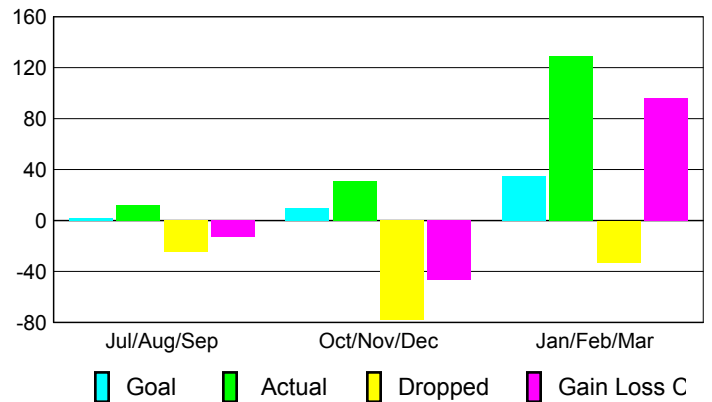

Membership Results 2009-2010

Goal, New, Dropped, Gain/Loss

Comparison of Membership Gain/Loss

Current Year Compared to the Previous Year