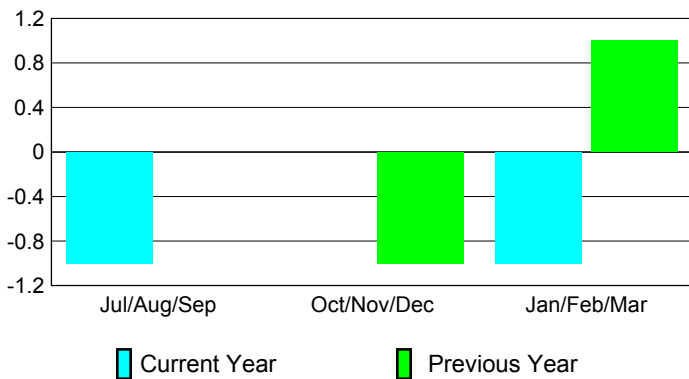

Club Results 2009-2010

Goal, New, Dropped, Gain/Loss

Comparison of Club Gain/Loss

Current Year Compared to the Previous Year

YTD Status Quo Clubs 2009-2010

Status Quo Clubs Compared to Status Quo Members

MEMBERSHIP