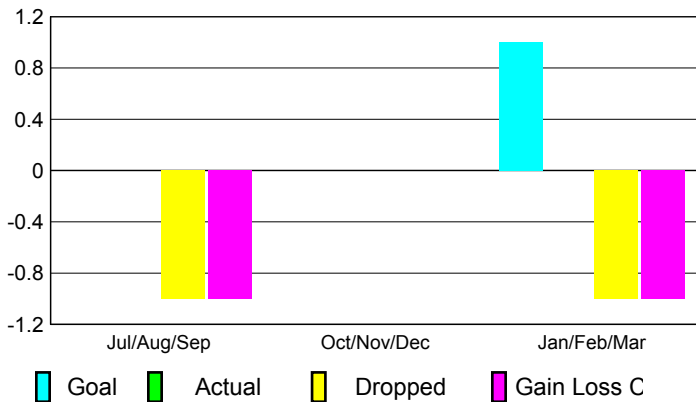

2009-2010 GMT Quarterly Report for District (or Undistricted) **District 118 Y**

GMT: **HOWARD PATRICK LEE**

Location: **TURKEY**

GMT CA: **4**

CLUBS

Club Results
2009-2010

Clubs
2008-2009

Month	New Club	Actual New	Actual Dropped	Gain/Loss of	Gain/Loss of
	Goal	Clubs	Clubs	Clubs	Clubs
Jul/Aug/Sep	0	0	-1	-1	0
Oct/Nov/Dec	0	0	0	0	-1
Jan/Feb/Mar	1	0	-1	-1	1
Totals	1	0	-2	-2	0

Club Results 2009-2010

Goal, New, Dropped, Gain/Loss

Comparison of Club Gain/Loss

Current Year Compared to the Previous Year

YTD Status Quo Clubs 2009-2010

Status Quo Clubs Compared to Status Quo Members

MEMBERSHIP