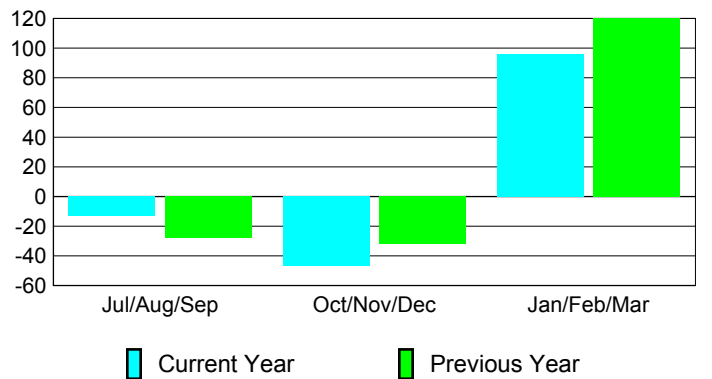

Membership Results
2009-2010

Membership
2008-2009

Month	Net Memb	Actual New	Actual Dropped	Gain/Loss of	Gain/Loss of
	Goal	Mem	Mem	Mem	Mem
Jul/Aug/Sep	2	12	-25	-13	-28
Oct/Nov/Dec	10	31	-78	-47	-32
Jan/Feb/Mar	35	129	-33	96	120
Totals	47	172	-136	36	60

Membership Results 2009-2010

Goal, New, Dropped, Gain/Loss

Comparison of Membership Gain/Loss

Current Year Compared to the Previous Year

Gender Comparison 2009-2010

Jul/Aug/Sep

Oct/Nov/Dec

Jan/Feb/Mar